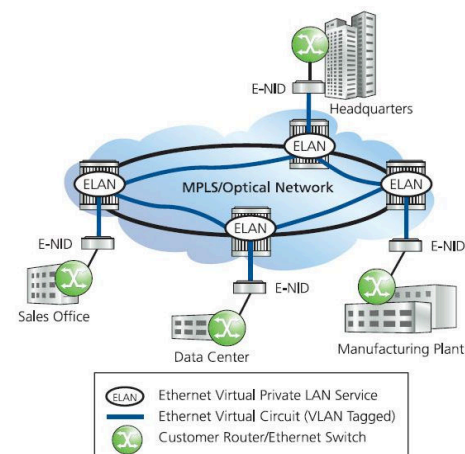

Bluebird Network's Private Line Transport Services:

E-Line Services

Our E-Line services are provided over Bluebird Network's MPLS/Optical mesh backbone and combine the benefits of intelligent routing with the advantages of 100% committed bandwidth for point-to-point or point-to-multipoint Ethernet services. Our extensive fiber optic network with over 100 Points of Presence (POPs) creates a short access loop, which translates into lower latency and higher service reliability.

Services can be delivered on a per port, or per VLAN basis, depending upon the customer's requirements and network complexity; providing support for the separation of traffic between corporate or department LANs. Each service can be configured with one of three Class of Service profiles to support the applications specific to that VLAN or department.

Ethernet Virtual Private LAN Service (E-LAN)

Our E-LAN services enable the direct flow of communication between multiple sites over Bluebird Network's MPLS/Optical meshed backbone, eliminating the need to pass through a central location. Our E-LAN products are multipoint-to-multipoint services that forward traffic to any destination in the service and can be delivered on a per port, or per VLAN basis, depending upon the customer's requirements and network complexity; providing support for the separation of traffic between corporate or department LANs. Each service can be configured with one of three Class of Service profiles to support a variety of business applications.