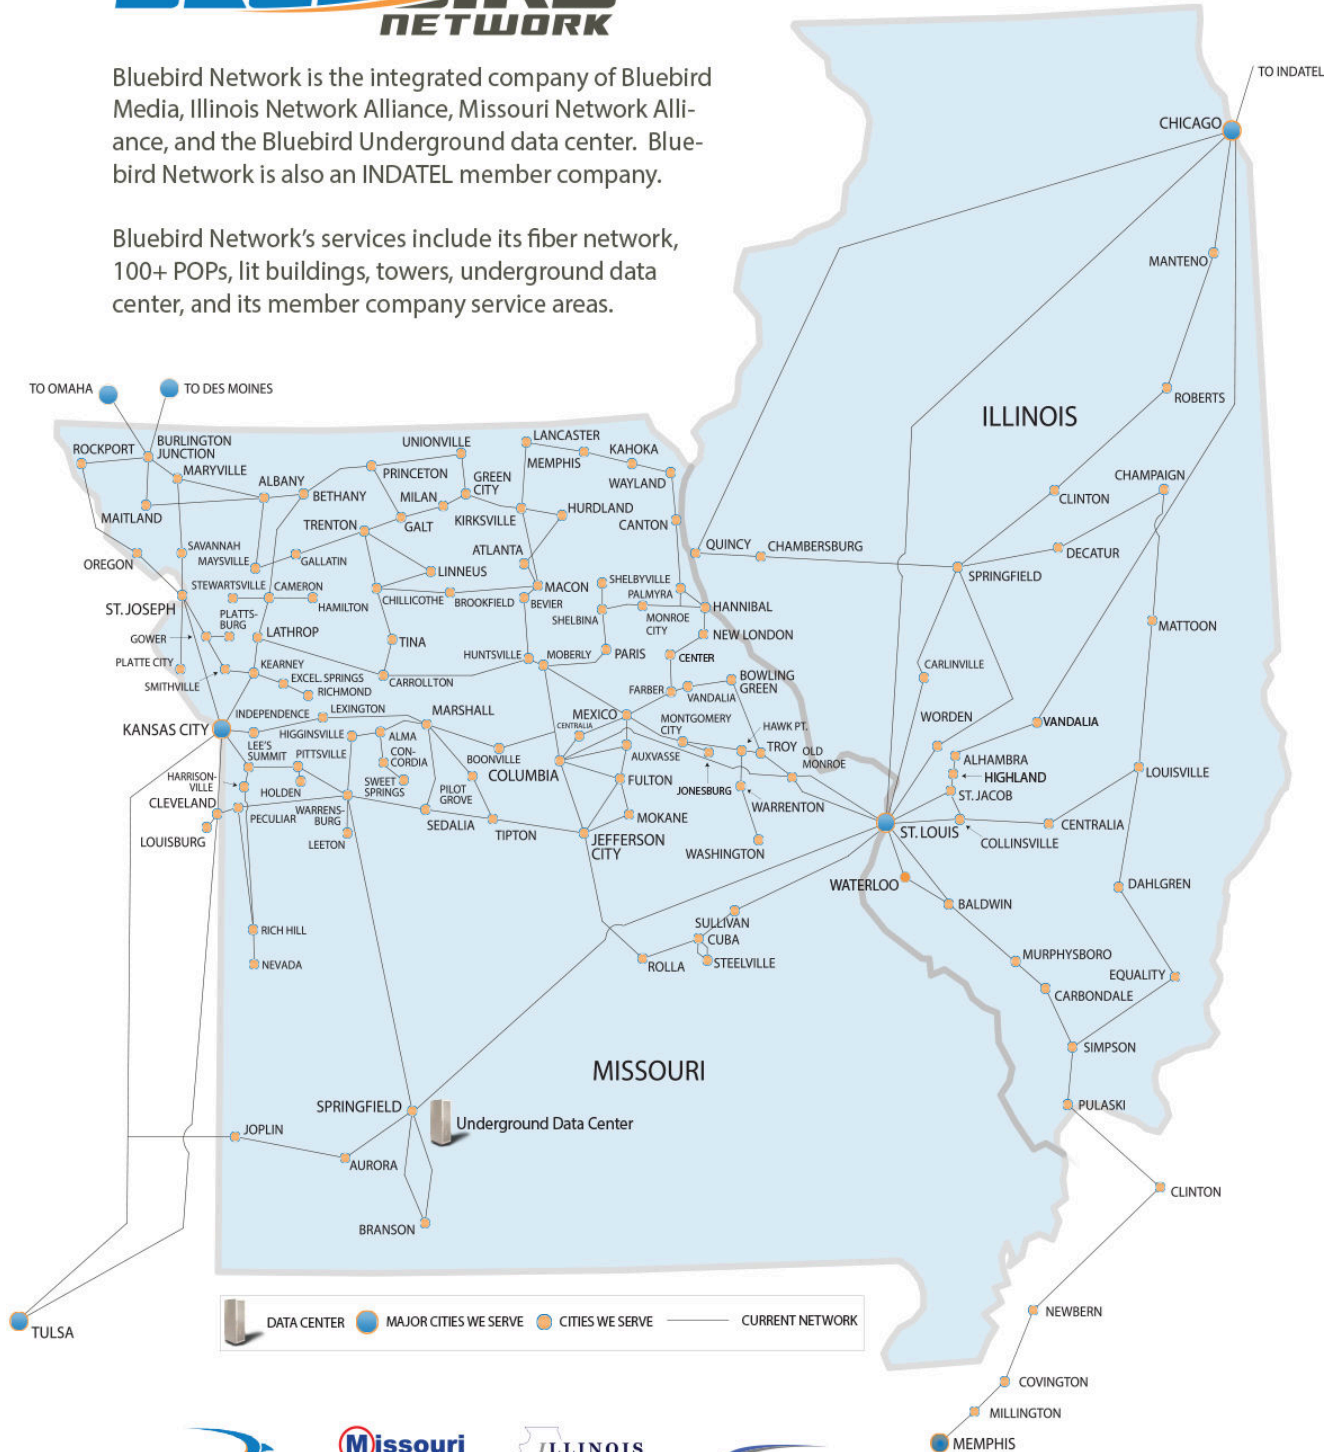

Bluebird Network is the integrated company of Bluebird Media, Illinois Network Alliance, Missouri Network Alliance, and the Bluebird Underground data center. Bluebird Network is also an INDATEL member company.

Bluebird Network's services include its fiber network, 100+ POPs, lit buildings, towers, underground data center, and its member company service areas.

816-237-2126
BluebirdNetwork.com
info@bluebirdnetwork.com