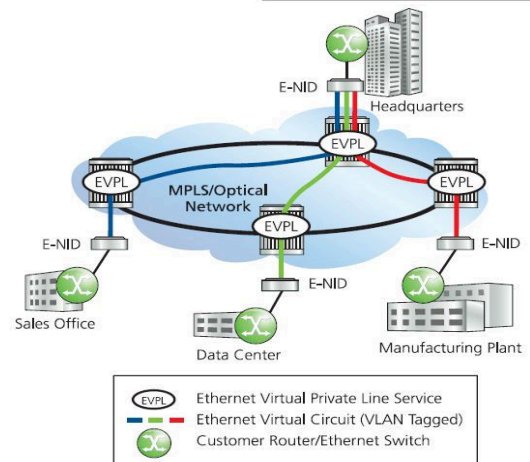

Bluebird Network's Private Line Transport Services:

E-Line Services

Our E-Line services are provided over Bluebird Network's MPLS/Optical mesh backbone and combine the benefits of intelligent routing with the advantages of 100% committed bandwidth for point-to-point or point-to-multipoint Ethernet services. Our extensive fiber optic network with over 100 Points of Presence (POPs) creates a short access loop, which translates into lower latency and higher service reliability.

Services can be delivered on a per port, or per VLAN basis, depending upon the customer's requirements and network complexity; providing support for the separation of traffic between corporate or department LANs. Each service can be configured with one of three Class of Service profiles to support the applications specific to that VLAN or department.

Ethernet Virtual Private LAN Service (E-LAN)

Our E-LAN services enable the direct flow of communication between multiple sites over Bluebird Network's MPLS/Optical meshed backbone, eliminating the need to pass through a central location. Our E-LAN products are multipoint-to-multipoint services that forward traffic to any destination in the service and can be delivered on a per port, or per VLAN basis, depending upon the customer's requirements and network complexity; providing support for the separation of traffic between corporate or department LANs. Each service can be configured with one of three Class of Service profiles to support a variety of business applications.