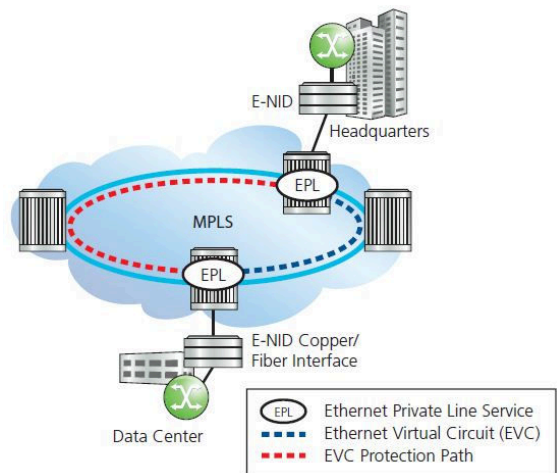

Bluebird Network's Private Line Transport Services:

E-Line Services

Our E-Line services are provided over Bluebird Network's MPLS/Optical mesh backbone and combine the benefits of intelligent routing with the advantages of 100% committed bandwidth for point-to-point or point-to-multipoint Ethernet services. Our extensive fiber optic network with over 100 Points of Presence (POPs) creates a short access loop, which translates into lower latency and higher service reliability.

Services can be delivered on a per port, or per VLAN basis, depending upon the customer's requirements and network complexity; providing support for the separation of traffic between corporate or department LANs. Each service can be configured with one of three Class of Service profiles to support the applications specific to that VLAN or department.

Ethernet Virtual Private LAN Service (E-LAN)

Our E-LAN services enable the direct flow of communication between multiple sites over Bluebird Network's MPLS/Optical meshed backbone, eliminating the need to pass through a central location. Our E-LAN products are multipoint-to-multipoint services that forward traffic to any destination in the service and can be delivered on a per port, or per VLAN basis, depending upon the customer's requirements and network complexity; providing support for the separation of traffic between corporate or department LANs. Each service can be configured with one of three Class of Service profiles to support a variety of business applications.