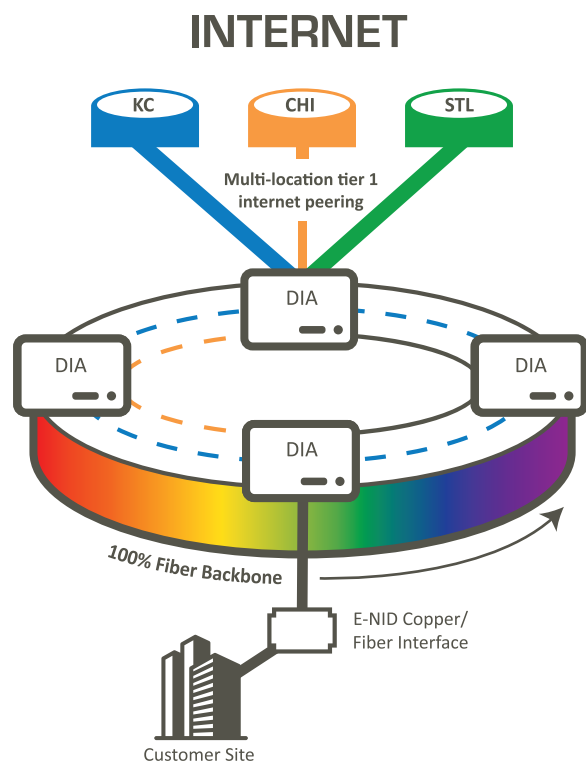

Dedicated Internet

Ringed topology,
resilient connections

In today's digital world, businesses depend on reliable, real-time access to their data and web-based applications. Bluebird's Dedicated Internet Access (DIA) service delivers **symmetrical**, carrier-grade fiber internet access via our owned and operated 100% fiber optic backbone. With speeds up to 400 Gbps, Bluebird provides you with simple, manageable and scalable high-capacity bandwidth.

Dedicated

Never share bandwidth.

Fast

Port speeds up to 400 Gbps.

Reliable

Internet access 24/7/365.

Symmetrical

Equal speeds up and down.

Benefits

- Your connection to the internet is dedicated, symmetrical and never shared with others
- 24/7 in-house customer support with proactive monitoring assures continuous end-to-end availability
- Redundant and reliable IP network with extensive Tier 1 peerings
- **Ringed topology, resilient connections**
- Multi-Protocol Label Switching (MPLS) provides instantaneous rerouting and core redundancy