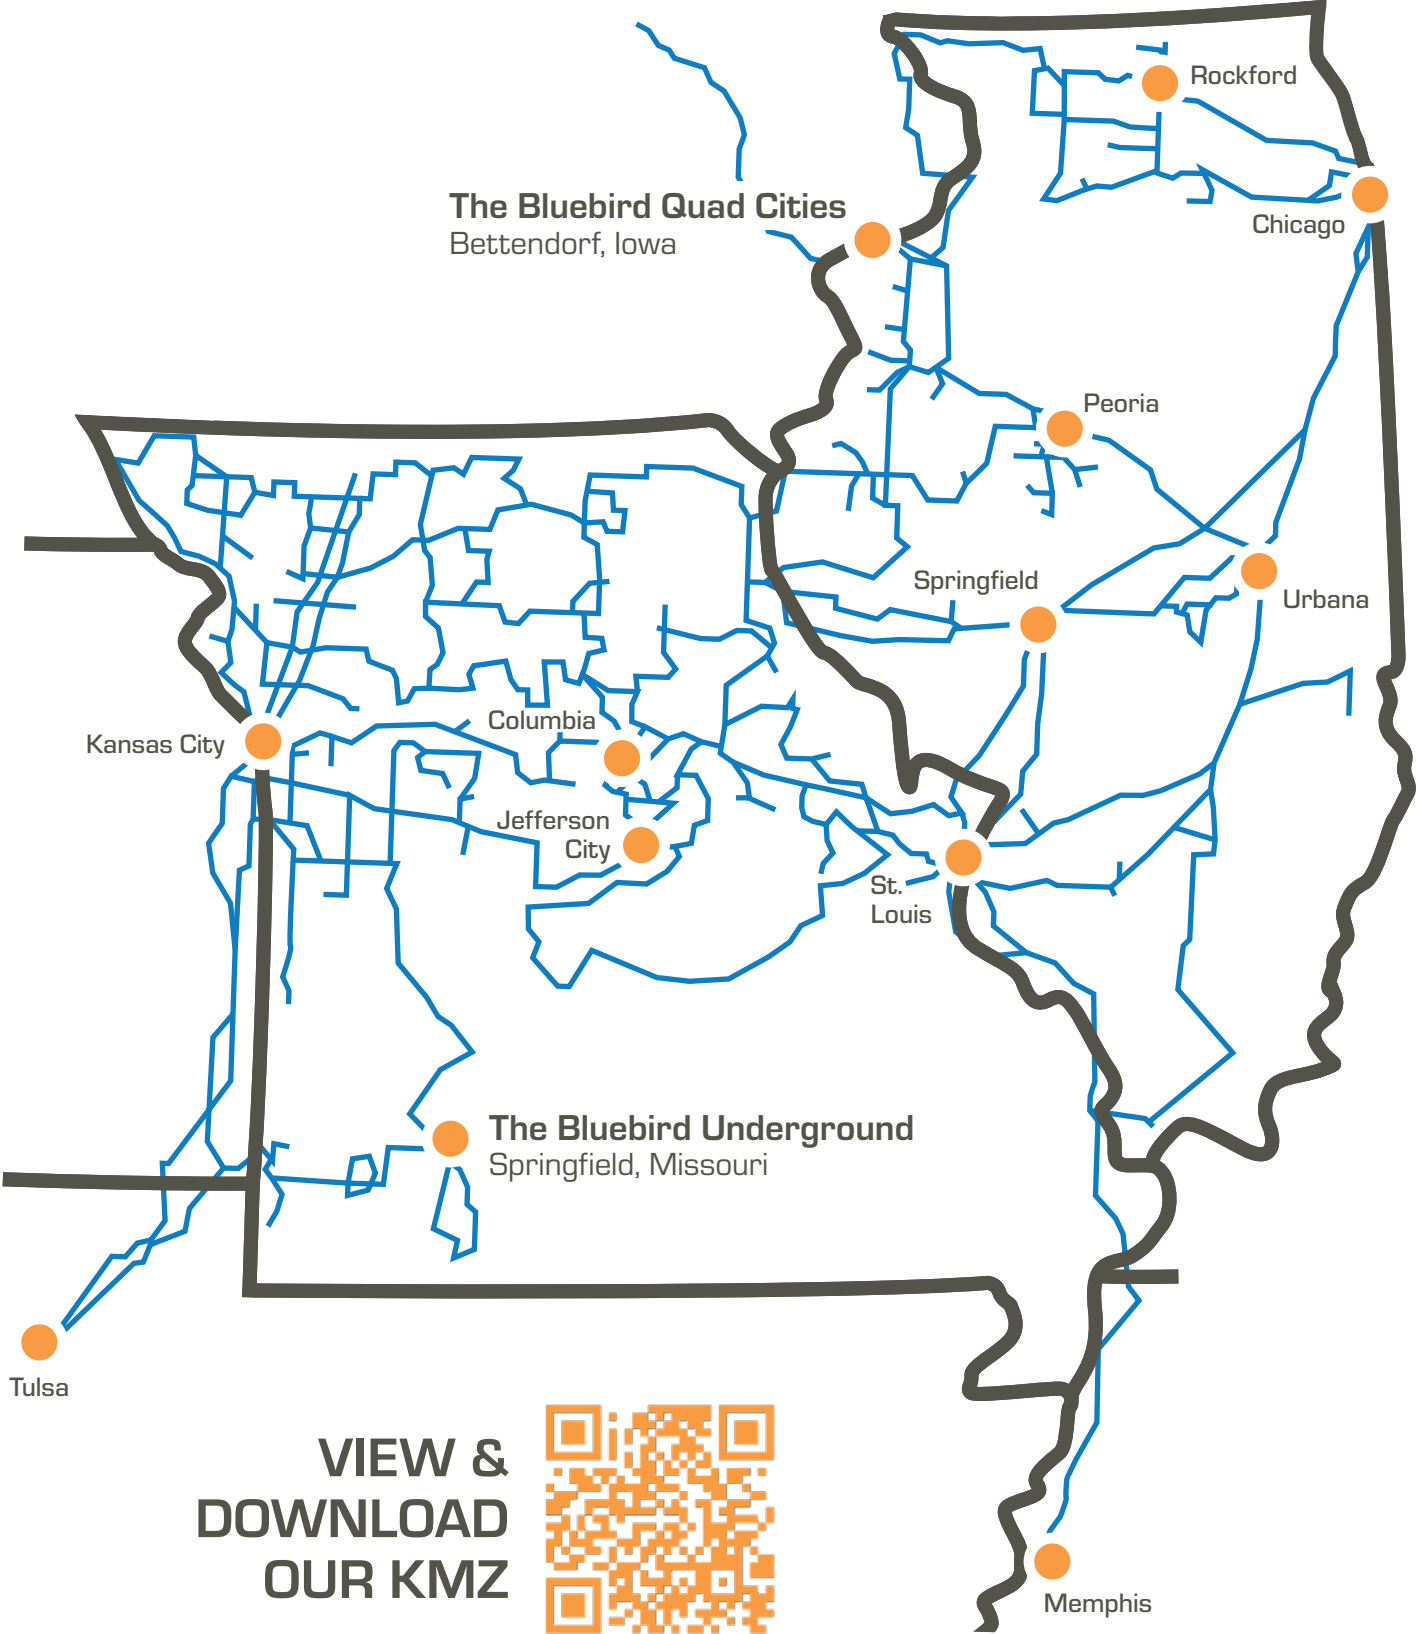

Dedicated Internet

Ringed topology,
resilient connections

In today's digital world, businesses depend on reliable, real-time access to their data and web-based applications. Bluebird's Dedicated Internet Access (DIA) service delivers **symmetrical**, carrier-grade fiber internet access via our owned and operated 100% fiber optic backbone. With speeds up to 400 Gbps, Bluebird provides you with simple, manageable and scalable high-capacity bandwidth.

Dedicated

Never share bandwidth.

Fast

Port speeds up to 400 Gbps.

Reliable

Internet access 24/7/365.

Symmetrical

Equal speeds up and down.

Benefits

- Your connection to the internet is dedicated, symmetrical and never shared with others
- 24/7 in-house customer support with proactive monitoring assures continuous end-to-end availability
- Redundant and reliable IP network with extensive Tier 1 peerings
- **Ringed topology, resilient connections**
- Multi-Protocol Label Switching (MPLS) provides instantaneous rerouting and core redundancy

Our Network Map

- +11,000 owned & operated route miles of fiber
- +70,000 on/near-net buildings

VIEW &
DOWNLOAD
OUR KMZ