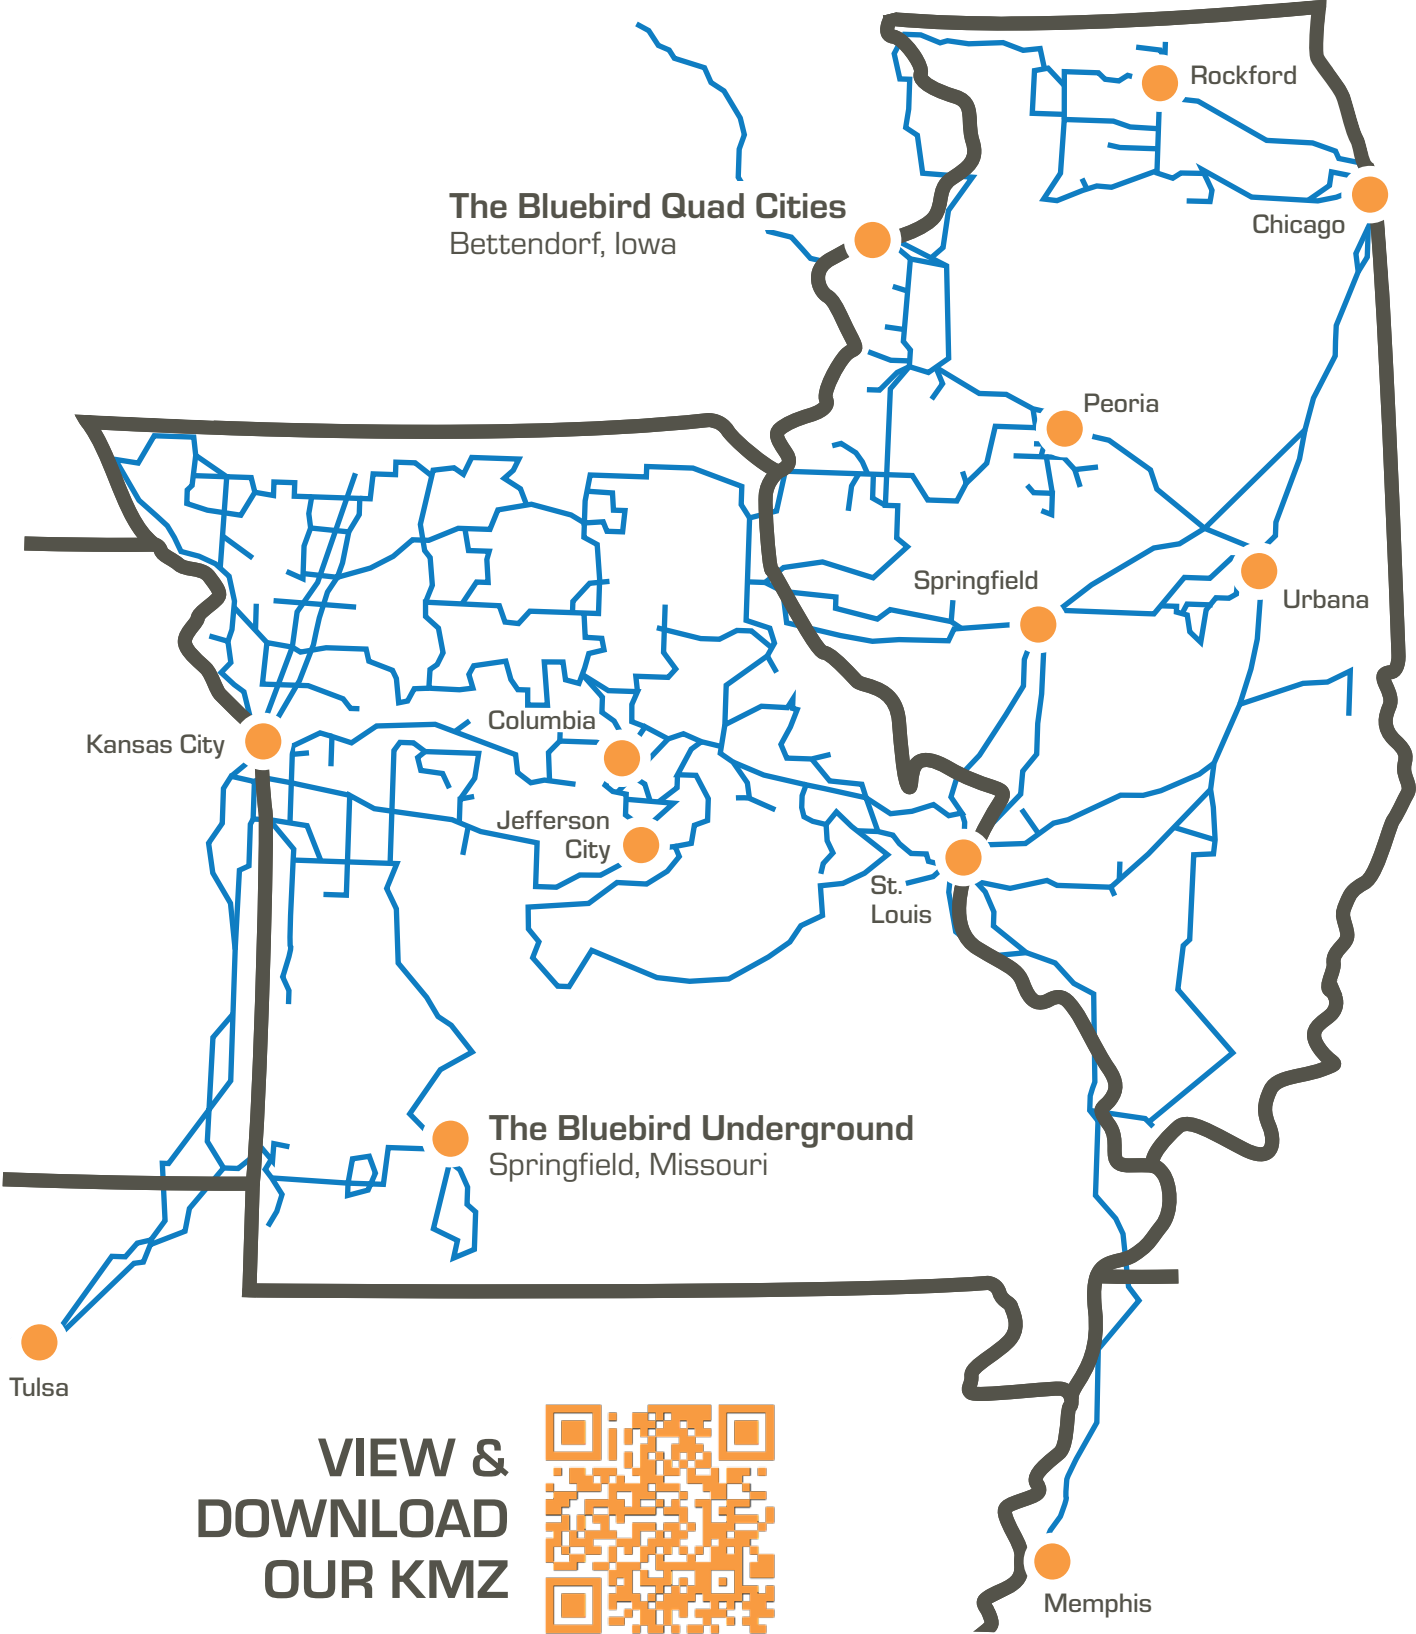

WAN Solutions

Wide Area Networks with ease

Bluebird Network's Wide Area Network service delivers high-speed, scalable connectivity over a private, secure network. It supports point-to-point, point-to-multipoint, and fully meshed configurations, tailored to meet your business needs. With low latency and high reliability, it ensures seamless data transfer and optimal performance. Ideal for businesses requiring robust and flexible network solutions.

1

EPL & EVPL

Installed ethernet network interface device at ever customer location

2

E-LAN

Provides a direct channel of communication between multiple sites/devices

3

Mobile Backhaul Transport

Consolidate transport needs for multimedia data

A WAN Solution is Right For You if...

- You need to efficiently connect nonadjacent locations to form a secure network environment
- Your business utilizes bandwidth-hungry applications
- You want to simplify the network infrastructure within your organization
- You need centralized network management
- You need consistent monitoring and troubleshooting for your customers

Our Network Map

- +11,000 owned & operated route miles of fiber
- +70,000 on/near-net buildings

VIEW &
DOWNLOAD
OUR KMZ