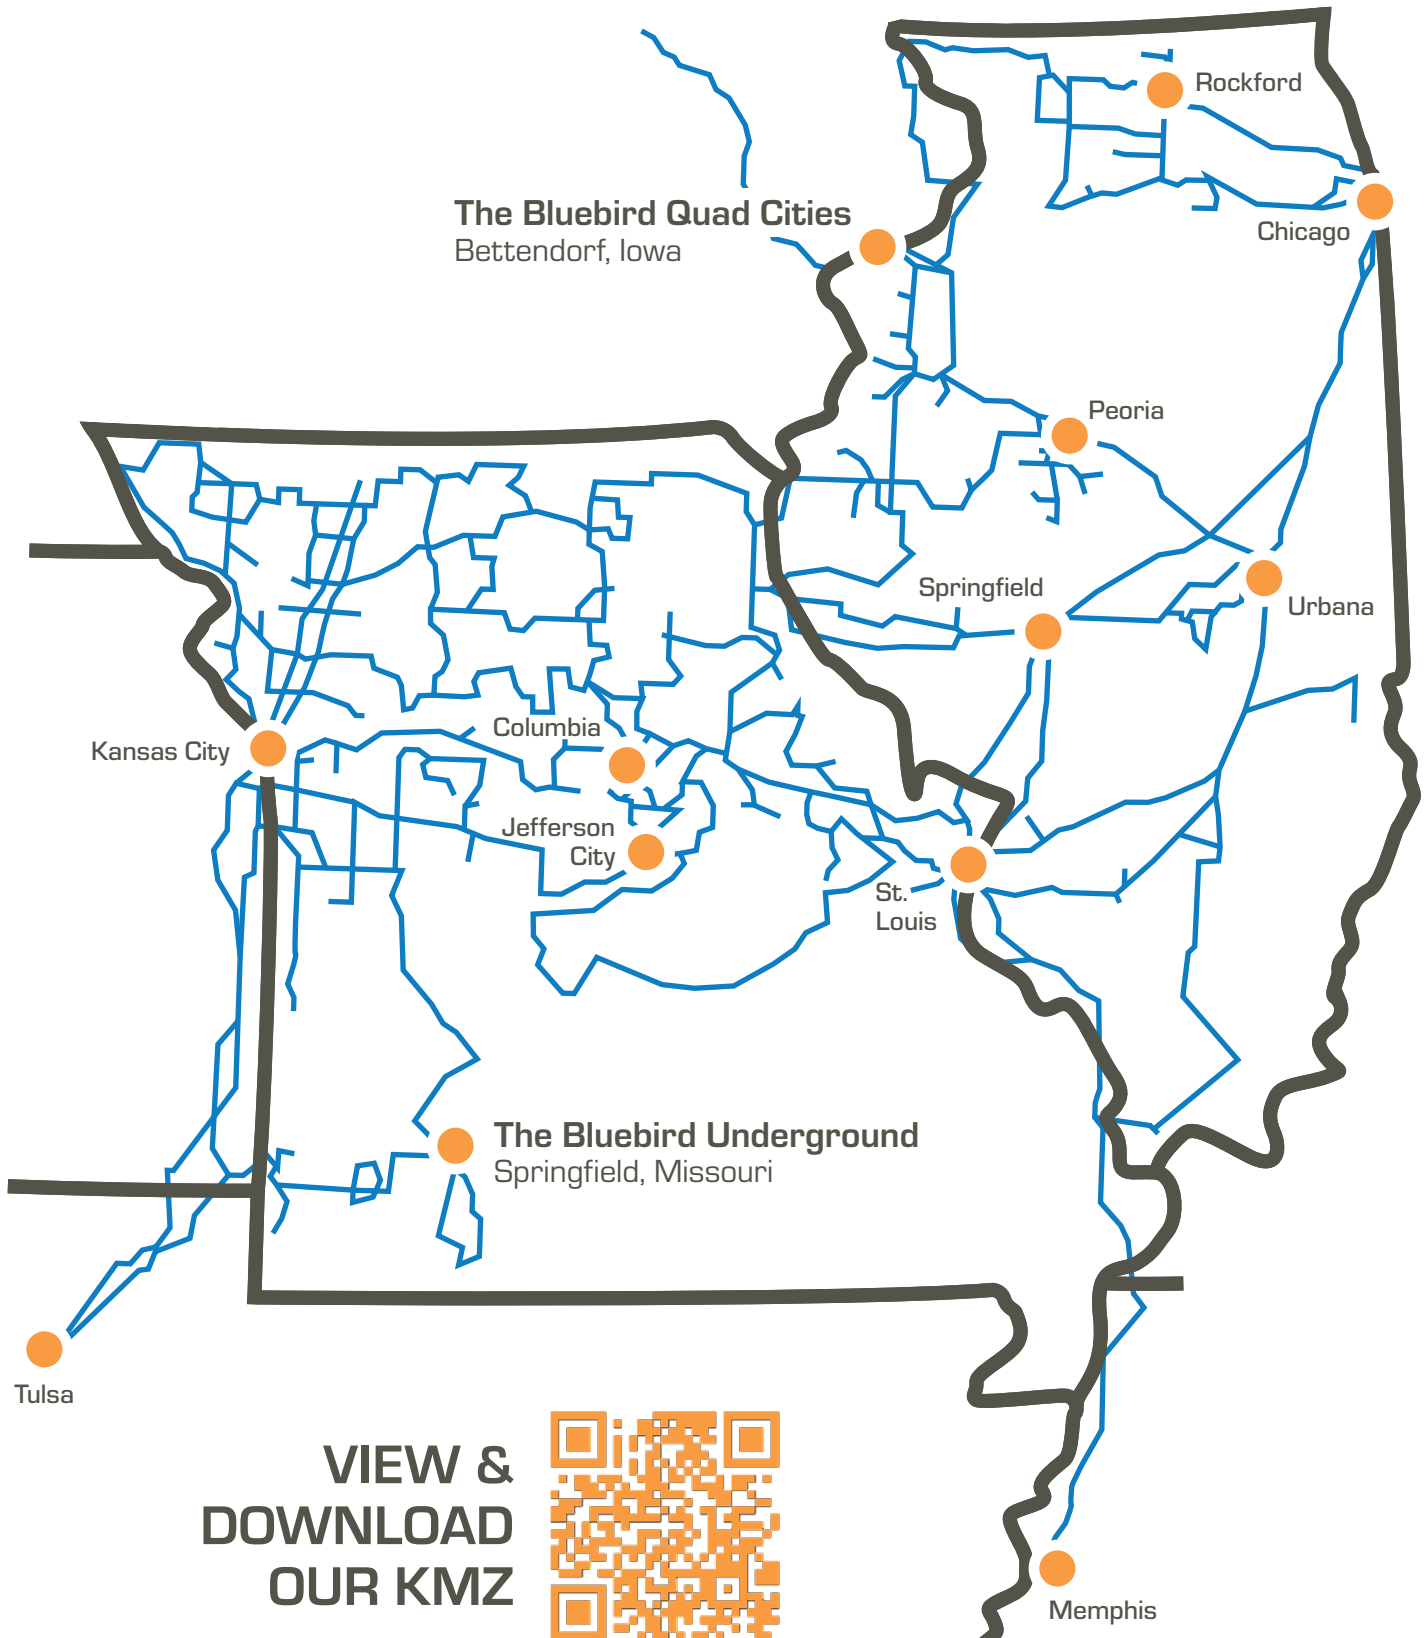

# Our Network Map

- +11,000 owned & operated route miles of fiber
- +70,000 on/near-net buildings

**VIEW &  
DOWNLOAD  
OUR KMZ**