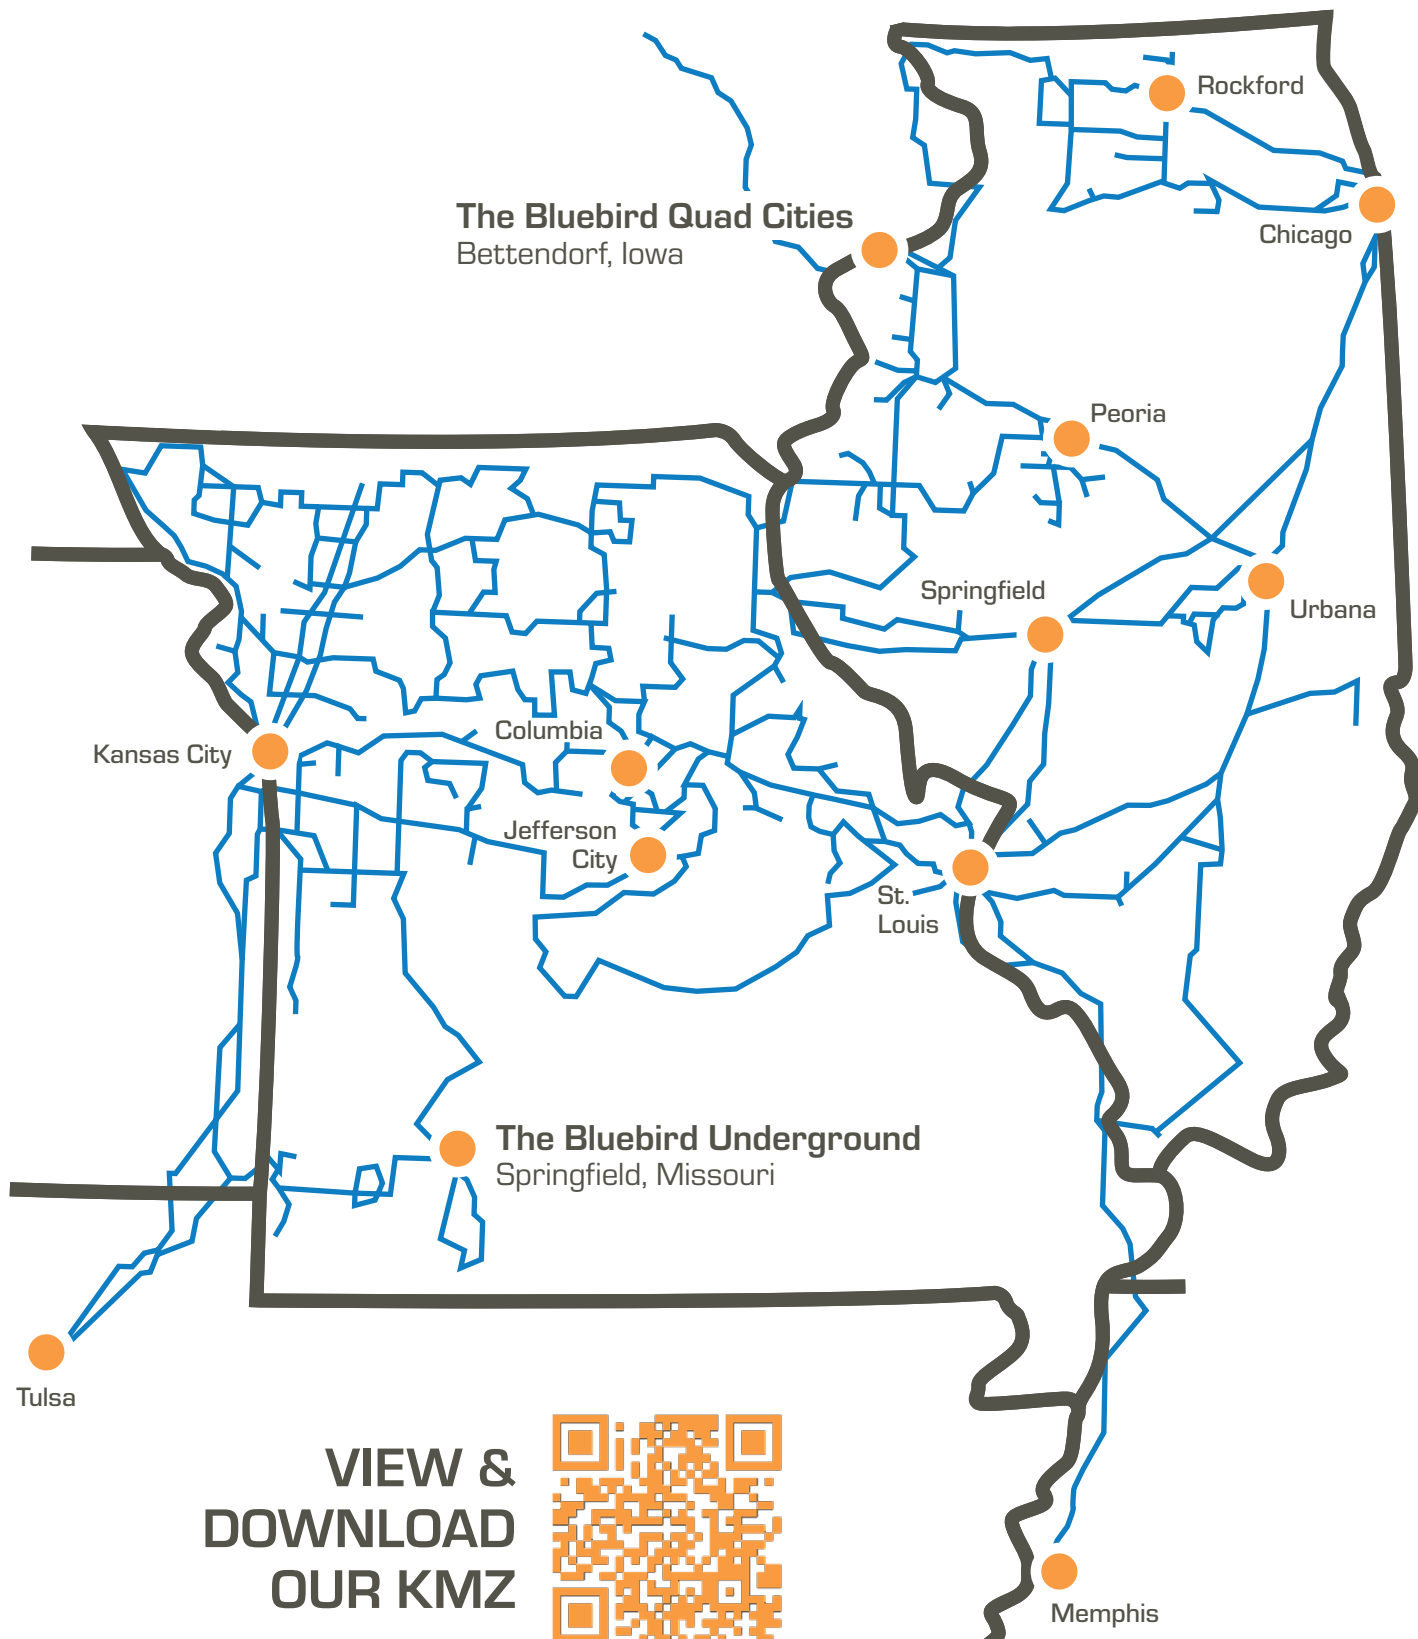

### EPL & EVPL

Installed ethernet network interface device at every customer location

2

### E-LAN

Provides a direct channel of communication between multiple sites/devices

3

### Mobile Backhaul Transport

Consolidate transport needs for multimedia data

# Our Network Map

- +11,000 owned & operated route miles of fiber
- +70,000 on/near-net buildings

**VIEW &  
DOWNLOAD  
OUR KMZ**